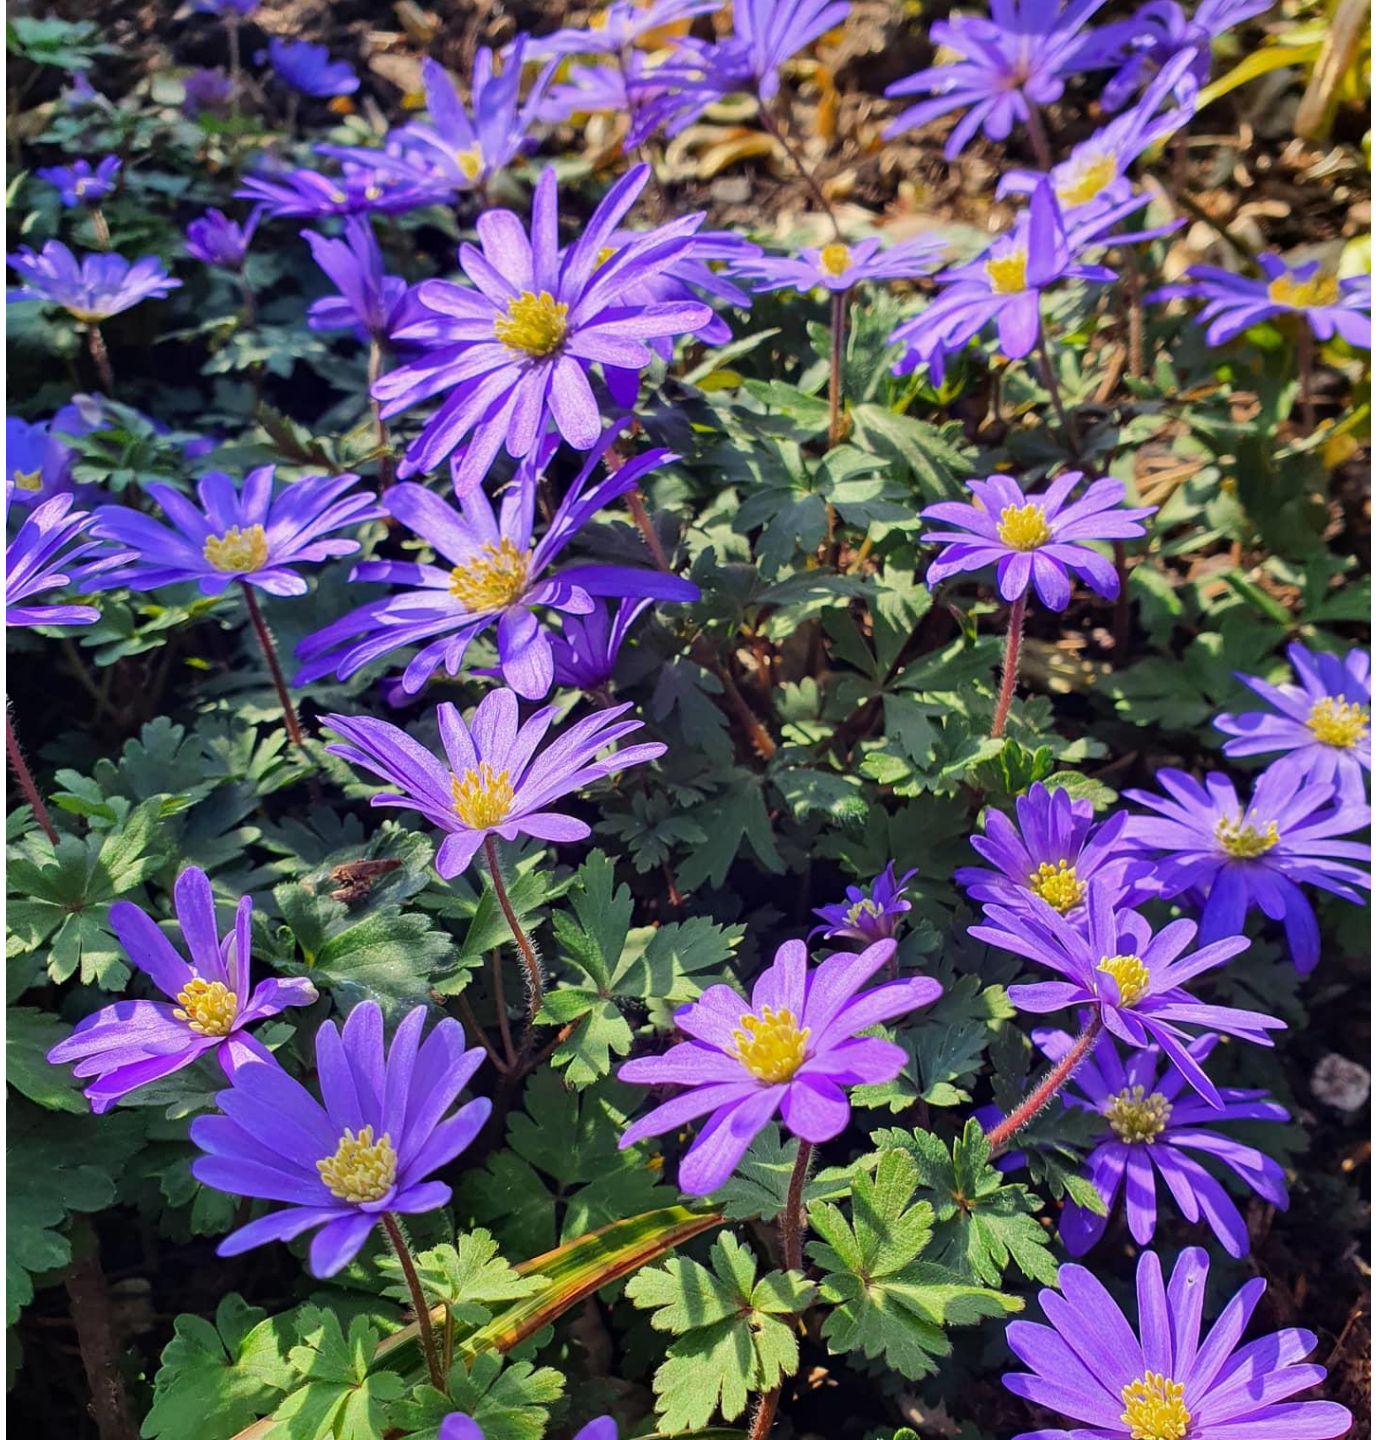

Libby
Stubbs